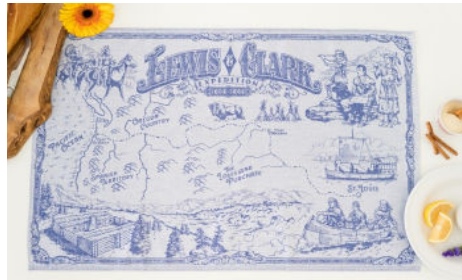

New Mexico - Black - NM-001

New Mexico - Blue - NM-002

Texas - Black - TX-001

Texas - Blue - TX-002

Washington - Black - WA-001

Washington - Blue - WA-002

Wyoming - Black - WY-001

Wyoming - Blue - WY-002

Route 66 - Black - RT66-001

Route 66 - Blue - RT66-002

Route 66 - Red - RT66-003

Lewis & Clark - Black - LC-001

Lewis & Clark - Blue - LC-002

Kid's Towel - Turq / Green - KIDS-001

Kid's - Teal / Orange / Red - KIDS-002

Fishing - Gray/Blue - FISH-001

Fishing - Brown/Blue/Grn - FISH-002

Buffalo - Brown/Turquoise - BUFF-003

Buffalo - Brown/Wine - BUFF-004

Buffalo - Black/Turquoise - BUFF-005

Elk - Brown - ELK

Indian - Black - CHIEF-001